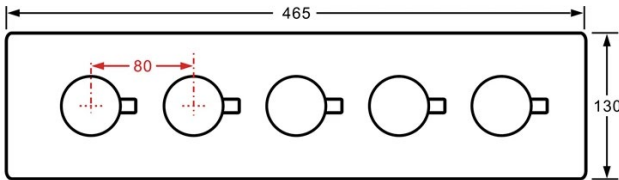

## Shower Head

Shower Head 3 Functions: Waterfall, Rainfall & Mist  
 Shower head size: 20 x 20 inch  
 Each function can run all together and separately  
 Music and LED light work by electronic  
 All Metal Material: Solid Brass; Stainless Steel (top showerhead, hose)  
 Shower Head Mounting: Flush on ceiling  
 Hand Spray Hose: 59 inch  
 Water flow: 2.5 GPM ~ 5.5 GPM  
 Water pressure: 0.3 MPA ~ 1 MPA  
 Water pipe lines: 3/4 inch water pipes for the hot and cold water mixer inlet, the others are 1/2 inch

## 304 Stainless Steel

Product shown is only for installation display purpose

All dimensions and specifications are nominal and may vary. Use actual products for accuracy in critical situations.

## Shower Mixer

Unit: mm  
Thread G1/2

All Function can be used at the same time.

### Brass Function Valve

38°C  
Thermostatic Control

Main body  
Brass casting body

Embedded Depth: 60mm

Product shown is only for installation display purpose