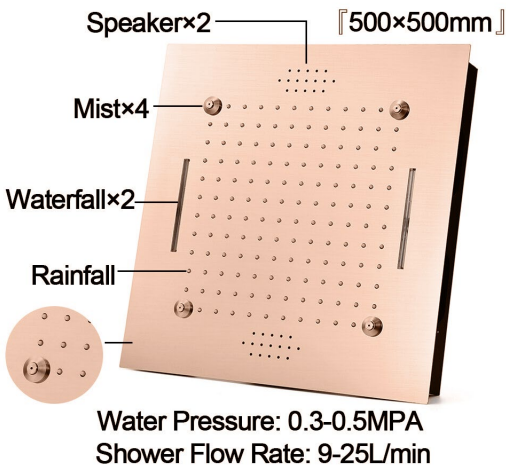

304 Stainless Steel

Product shown is only for installation display purpose