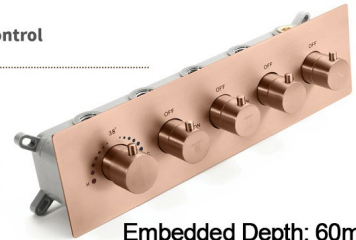

## Shower Head

Shower Head 3 Functions: Waterfall, Rainfall & Mist  
 Shower head size: 20 x 20 inch  
 Each function can run all together and separately  
 Music and LED light work by electronic  
 All Metal Material: Solid Brass; Stainless Steel (top showerhead, hose)  
 Shower Head Mounting: Flush on ceiling  
 Hand Spray Hose: 59 inch  
 Water flow: 2.5 GPM ~ 5.5 GPM  
 Water pressure: 0.3 MPA ~ 1 MPA  
 Water pipe lines: 3/4 inch water pipes for the hot and cold water mixer inlet, the others are 1/2 inch

## Shower Mixer

Unit: mm  
Thread G1/2

All Function can be used at the same time.

### Brass Function Valve

38°C  
Thermostatic Control

Main body  
Brass casting body

Embedded Depth: 60mm

Product shown is only for installation display purpose