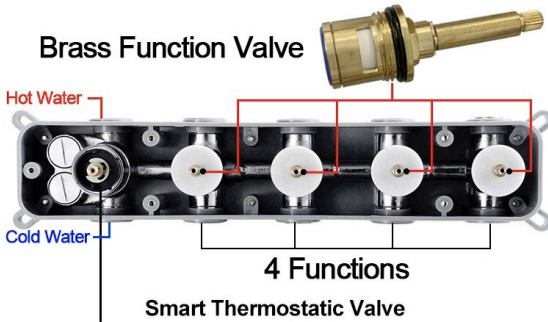

## Shower Head

Shower Head 3 Functions: Waterfall, Rainfall & Mist  
 Shower head size: 20 x 20 inch  
 Each function can run all together and separately  
 Music and LED light work by electronic  
 All Metal Material: Solid Brass; Stainless Steel (top showerhead, hose)  
 Shower Head Mounting: Flush on ceiling  
 Hand Spray Hose: 59 inch  
 Water flow: 2.5 GPM ~ 5.5 GPM  
 Water pressure: 0.3 MPA ~ 1 MPA  
 Water pipe lines: 3/4 inch water pipes for the hot and cold water mixer inlet, the others are 1/2 inch

## 304 Stainless Steel

Product shown is only for installation display purpose

All dimensions and specifications are nominal and may vary. Use actual products for accuracy in critical situations.

## Shower Mixer

Unit: mm  
Thread G1/2

All Function can be used at the same time.

### Brass Function Valve

38°C  
Thermostatic Control

Main body  
Brass casting body

Embedded Depth: 60mm

Product shown is only for installation display purpose