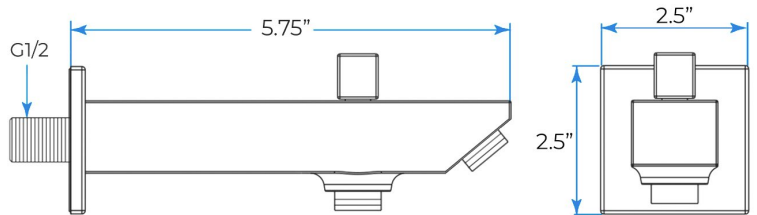

Shower Mixer

Unit: mm
Thread G1/2

All Function can be used at the same time.

Brass Function Valve

38°C
Thermostatic Control

Main body
Brass casting body

Embedded Depth: 60mm

Product shown is only for installation display purpose

Spout

Hand Shower

Flow Rate: 2.0 GPM / 7.6 LPM

Shower Mixer Connections

Unit: mm

Cold water Hot water Mixer water