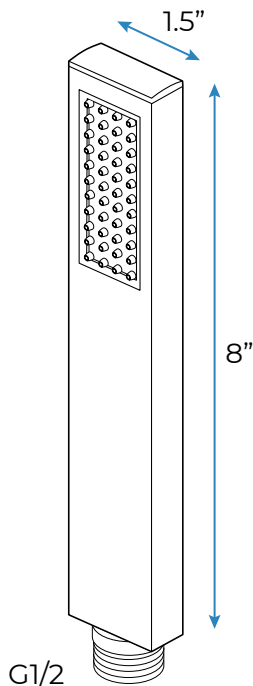

Hand Shower

Flow Rate: 2.0 GPM / 7.6 LPM