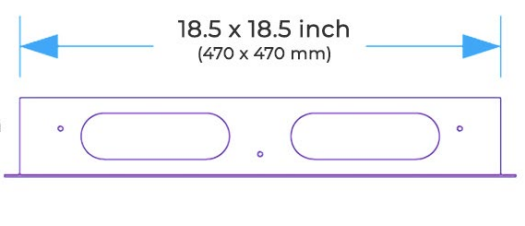

304 Stainless Steel

Product shown is only for installation display purpose