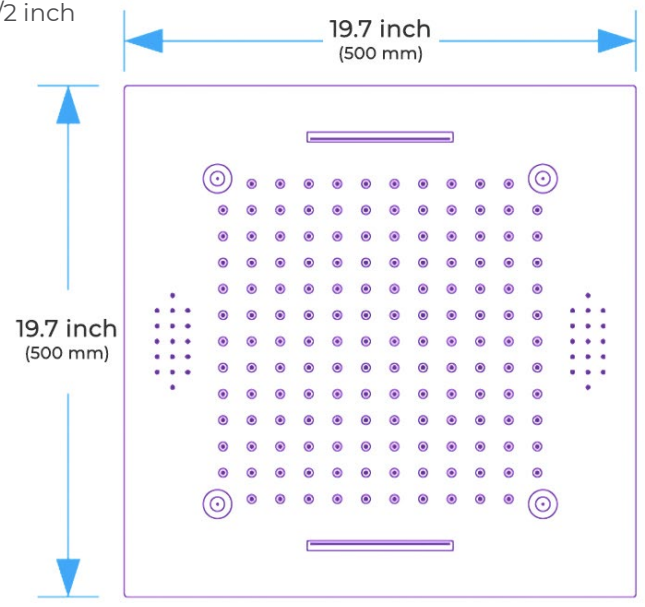

Touch Panel Control

- Turn On/Off Control
- MANUAL MODE
  Total 64 colors
- Auto mode setting
- AUTO MODE
  Total 11 Auto mode
- Set the speed of color change, fast/slow