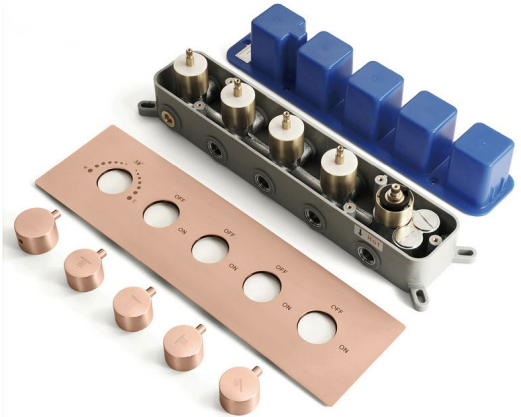

## Shower Head

Shower Head 3 Functions: Waterfall, Rainfall & Mist  
 Shower head size: 20 x 20 inch  
 Each function can run all together and separately  
 Music and LED light work by electronic  
 All Metal Material: Solid Brass; Stainless Steel (top showerhead, hose)  
 Shower Head Mounting: Flush on ceiling  
 Hand Spray Hose: 59 inch  
 Water flow: 2.5 GPM ~ 5.5 GPM  
 Water pressure: 0.3 MPA ~ 1 MPA  
 Water pipe lines: 3/4 inch water pipes for the hot and cold water mixer inlet, the others are 1/2 inch

## Shower Mixer

Unit: mm  
Thread G1/2

All Function can be used at the same time.

### Brass Function Valve

38°C  
Thermostatic Control

Main body  
Brass casting body

Embedded Depth: 60mm

Product shown is only for installation display purpose

## Spout