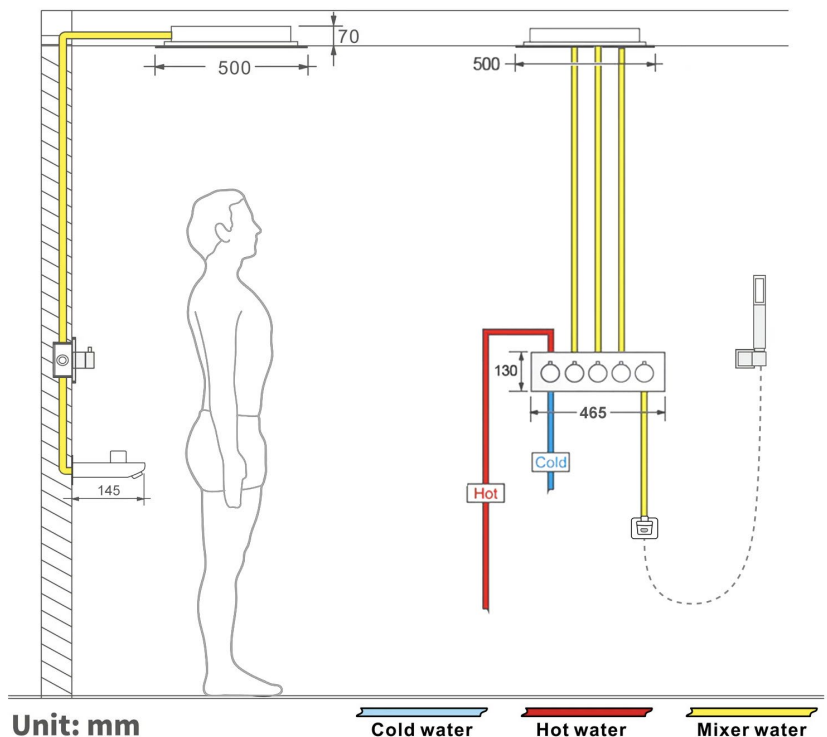

## Shower Head

Shower Head 3 Functions: Waterfall, Rainfall & Mist  
 Shower head size: 20 x 20 inch  
 Each function can run all together and separately  
 Music and LED light work by electronic  
 All Metal Material: Solid Brass; Stainless Steel (top showerhead, hose)  
 Shower Head Mounting: Flush on ceiling  
 Hand Spray Hose: 59 inch  
 Water flow: 2.5 GPM ~ 5.5 GPM  
 Water pressure: 0.3 MPA ~ 1 MPA  
 Water pipe lines: 3/4 inch water pipes for the hot and cold water mixer inlet, the others are 1/2 inch

## Shower Mixer

Unit: mm  
Thread G1/2

All Function can be used at the same time.

## Spout

## Shower Mixer Connections

Unit: mm

Cold water Hot water Mixer water