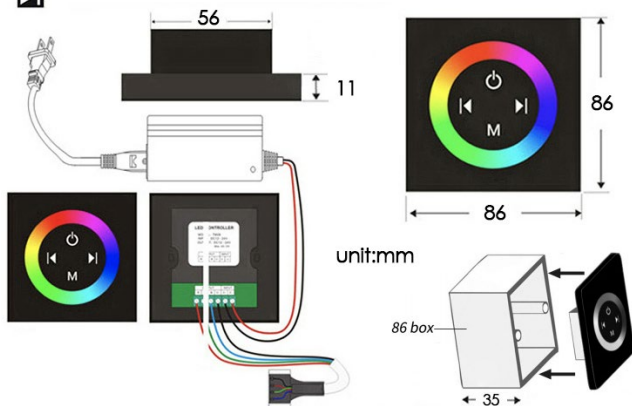

Touch Panel Control

- Turn On/Off Control
- MANUAL MODE
  Total 64 colors
- Auto mode setting
- AUTO MODE
  Total 11 Auto mode
- Set the speed of color change, fast/slow