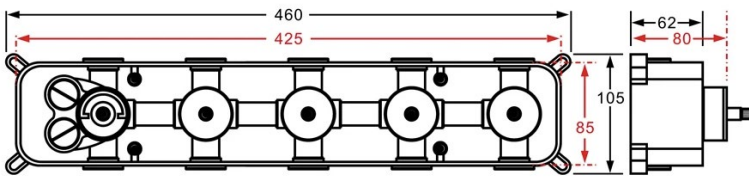

## Shower Head

Shower Head 3 Functions: Waterfall, Rainfall & Mist  
 Shower head size: 20 x 20 inch  
 Each function can run all together and separately  
 Music and LED light work by electronic  
 All Metal Material: Solid Brass; Stainless Steel (top showerhead, hose)  
 Shower Head Mounting: Flush on ceiling  
 Hand Spray Hose: 59 inch  
 Water flow: 2.5 GPM ~ 5.5 GPM  
 Water pressure: 0.3 MPA ~ 1 MPA  
 Water pipe lines: 3/4 inch water pipes for the hot and cold water mixer inlet, the others are 1/2 inch

## 304 Stainless Steel

Product shown is only for installation display purpose

All dimensions and specifications are nominal and may vary. Use actual products for accuracy in critical situations.

## Shower Mixer

Unit: mm  
Thread G1/2

All Function can be used at the same time.

### Brass Function Valve

38°C  
Thermostatic Control

Main body  
Brass casting body

Embedded Depth: 60mm

Product shown is only for installation display purpose